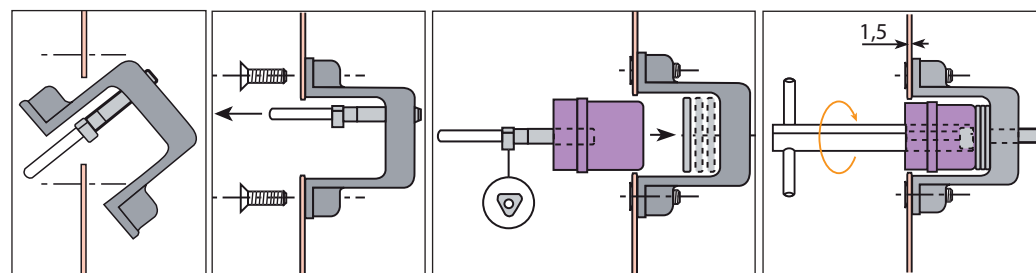

### Composition of the product :

Rep.	Qty.	Designation
1	1	GVR lock keeper set

### Screws :

Rep.	Qty.	Designation
2	1	Washer LL6
3	2	Screw TFHC 6 * 2

### Mounting GVR

### Adjustment GVR